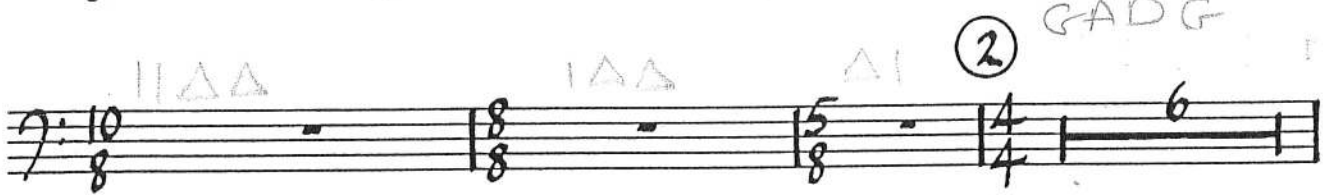

① A little faster
(*giocoso*) (♩ = 138)