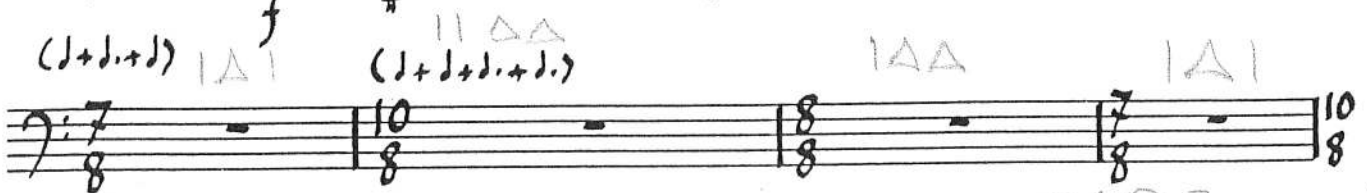

# FESTIVO

EDWARD GREGSON  
(1985)

Quite fast, but majestically (♩ = 126)

(hard sticks)

① A little faster  
(*giocoso*) (♩ = 138)

Fls. Cls.

SOUTH BERKSHIRE  
MUSIC CENTRE  
BRAKENHALE SCHOOL  
RECTORIA WAY  
BRACKNELL BERKSHIRE  
RG12 7BA  
TEL: 0344 360036