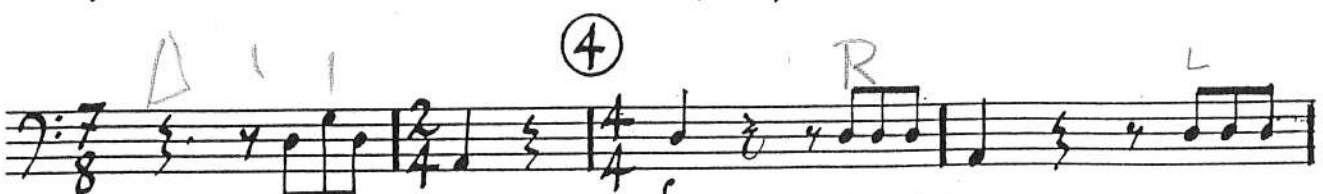

# FESTIVO

EDWARD GREGSON  
(1985)

Quite fast, but majestically (♩ = 126)

(hard sticks)

① A little faster  
(*giocoso*) (♩ = 138)

Fls. Cls.

SOUTH BERKSHIRE  
MUSIC CENTRE  
BRAKENHALE SCHOOL  
RECTORIA WAY  
BRACKNELL BERKSHIRE  
RG12 7BA  
TEL: 0344 360036

# FESTIVO

EDWARD GREGSON

(1985)

Quite fast, but majestically (♩ = 126)

Glock

Musical staff 1: Treble clef, 4/4 time signature. It starts with a 5-measure rest, followed by a melodic line in 4/4 time. Dynamics include ff.