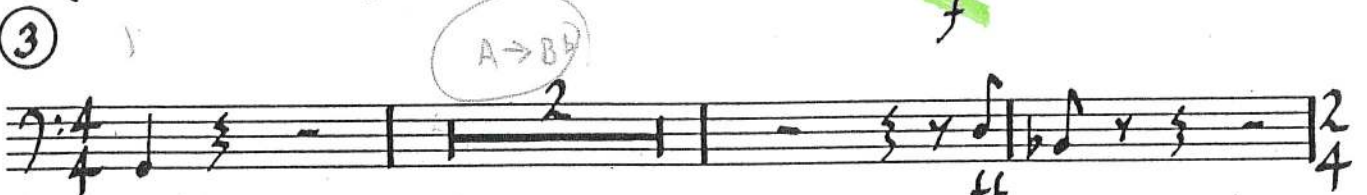

Timpani

FESTIVO

EDWARD GREGSON
(1985)

Quite fast, but majestically (♩ = 126)

(hard sticks)

① A little faster
(*giocoso*) (♩ = 138)

Fls. Cls.